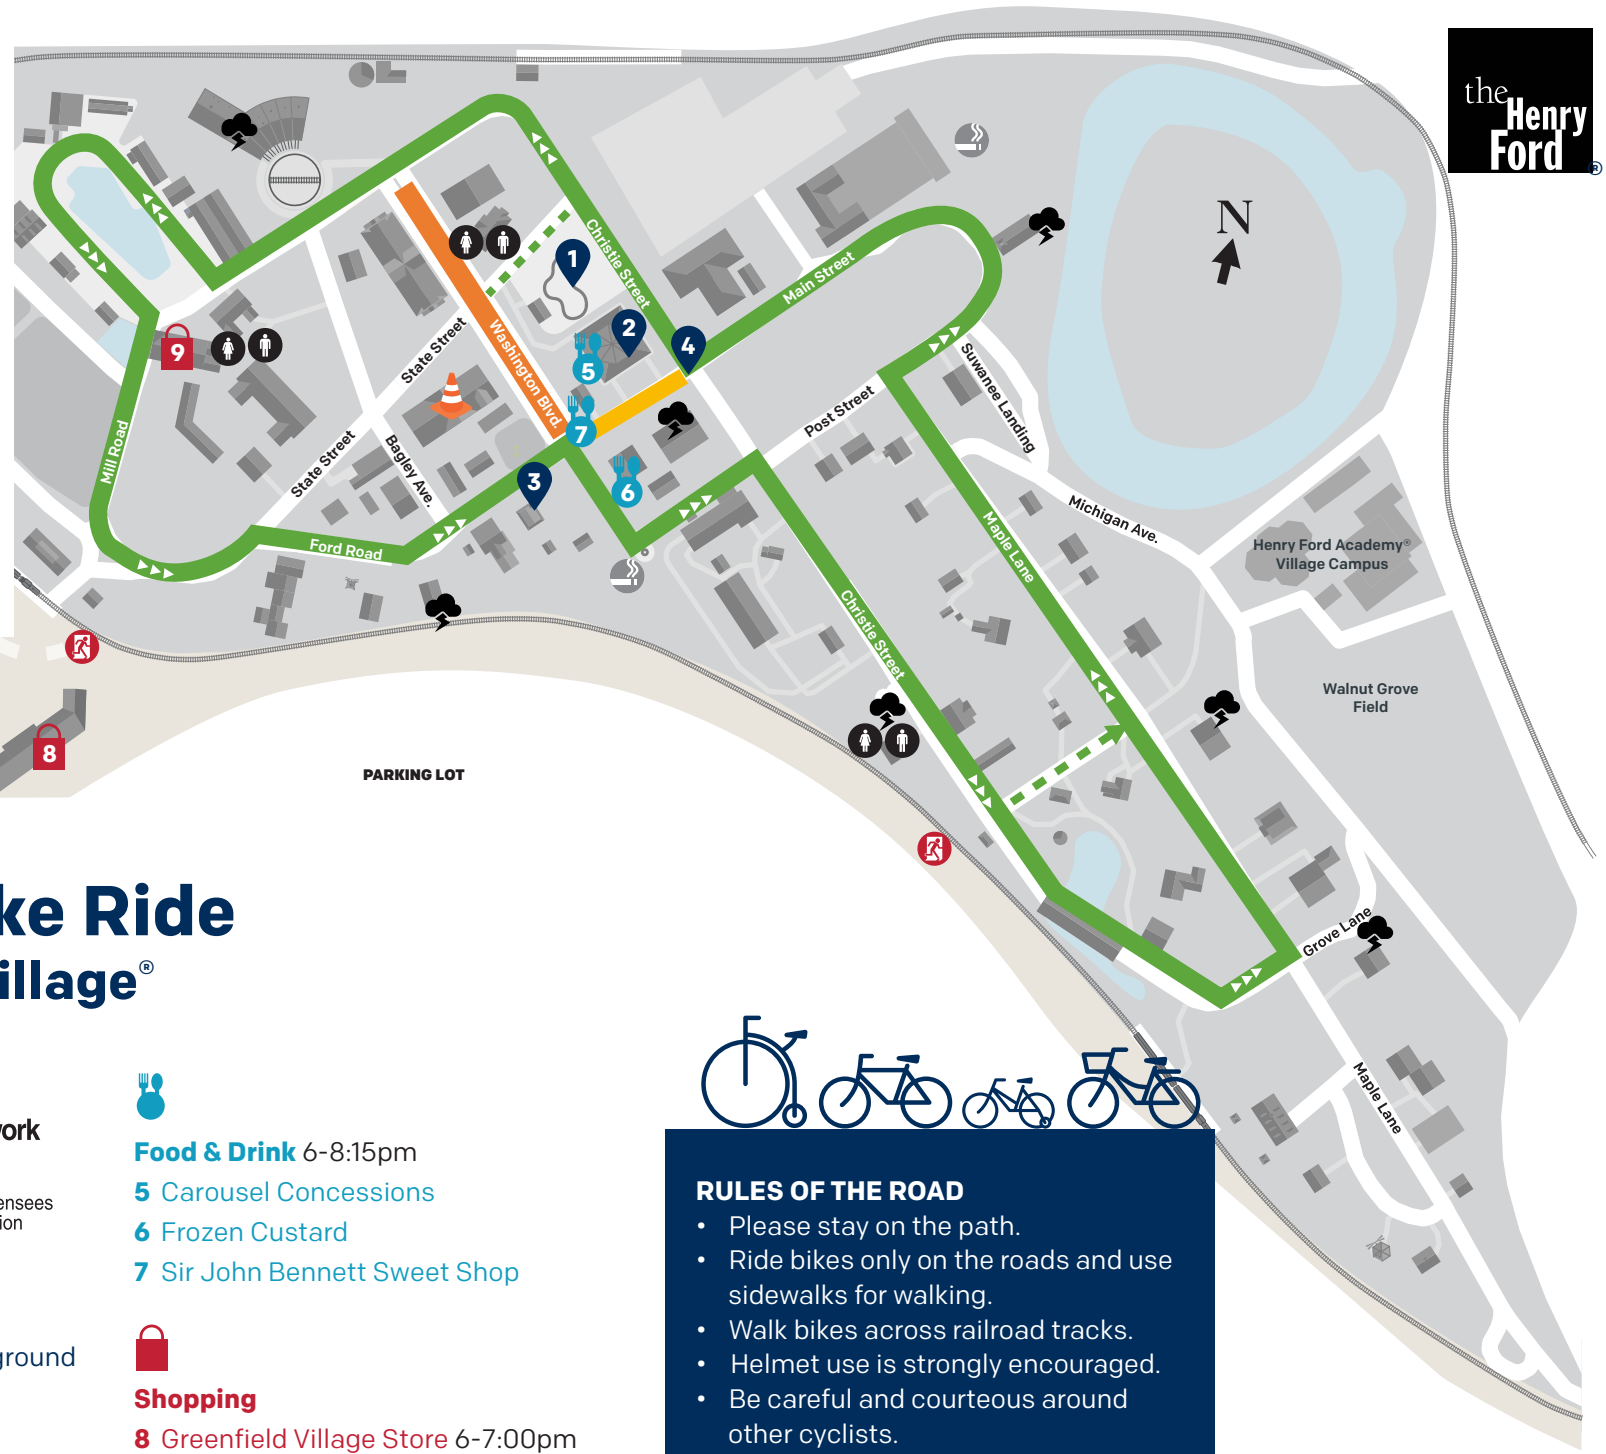

Legend

- Bike Path
- Access Permitted
- Training Wheels Only
- Bike Parking
- Restrooms
- Designated Smoking Area
- Storm Shelter
- Emergency Exit

MEMBER EXCLUSIVE

Twilight Bike Ride in Greenfield Village®

Presented by

Blue Cross
Blue Shield
Blue Care Network
of Michigan

Nonprofit corporations and independent licensees of the Blue Cross and Blue Shield Association

- Program Highlights**
- 1 Donald F. Kosch Village Playground
 - 2 Herschell-Spillman Carousel
 - 3 Free Photo Opportunity
 - 4 Bike Dearborn

- Food & Drink** 6-8:15pm
- 5 Carousel Concessions
- 6 Frozen Custard
- 7 Sir John Bennett Sweet Shop

- Shopping**
- 8 Greenfield Village Store 6-7:00pm
- 9 Liberty Craftworks Store 6-8:30pm

RULES OF THE ROAD

- Please stay on the path.
- Ride bikes only on the roads and use sidewalks for walking.
- Walk bikes across railroad tracks.
- Helmet use is strongly encouraged.
- Be careful and courteous around other cyclists.